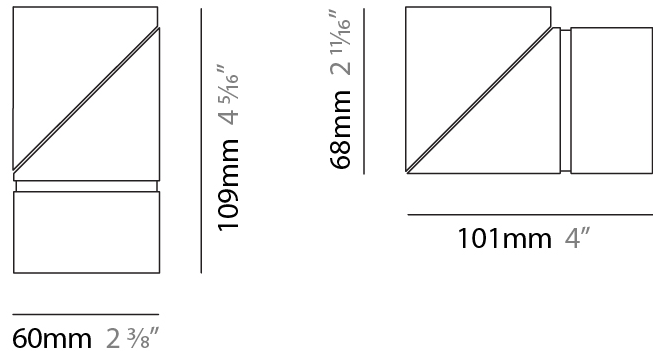

PROJECT	
TYPE	
SPECIFIER	
QUANTITY	
DATE	

BOB RECESSED

A7200006-

base number	Color Temperature	Finish Options	Lens Options

1. To build a product code in our configurator select the specify button on the base model # product page
2. To build a manual product code on this datasheet choose from the options listed below in blue font and add the suffix to the base model #

GENERAL

Series: Bob
Brand: Letroh
Division: Architectural
Mounting Type: Recessed
Mounting Location: Ceiling
Subcategory: Semi-Flush

PHYSICAL

Shape: Cylinder
Diameter (mm): 60
Diameter (in): 2 3/8
Length (mm): 109
Length (in): 4 5/16
Light Distribution: Adjustable / Downlight
Weight (kg): 0.60
Weight (lbs): 1.32
Fixture Finish: WHI / BLK
Fixture Material: Aluminum
Cut-out Measurements: 35mm/1 3/8"

ELECTRICAL

Lamp Type: LED
Input Wattage (W): 13.5
Total Output Wattage (W): 12.1
Dimming: Tri-Mode (Non-Dimming and Phase Dimming (120Vac only) and 0-10V Dimming)
Driver Included: Yes
Driver Location: Remote
Driver Type: Constant Current - Universal
Driver Class: Class 2
Input Voltage (V): 120 - 277
Constant Current (MA): 350

LED

Color Temperature (°K): 2700 / 3000
Max. Delivered Lumen (lm): 1100 / 1500
CRI: >90 CRI
Lamp Life (hrs): 50000

OPTICAL

Optic°: 30 / 40 / 60 / OV / RT / WW
Adjustability: Rotational 360°; Tilt 90°

RATINGS AND CERTIFICATIONS

Certified By: Certified for North American Standards
IP rating: IP20