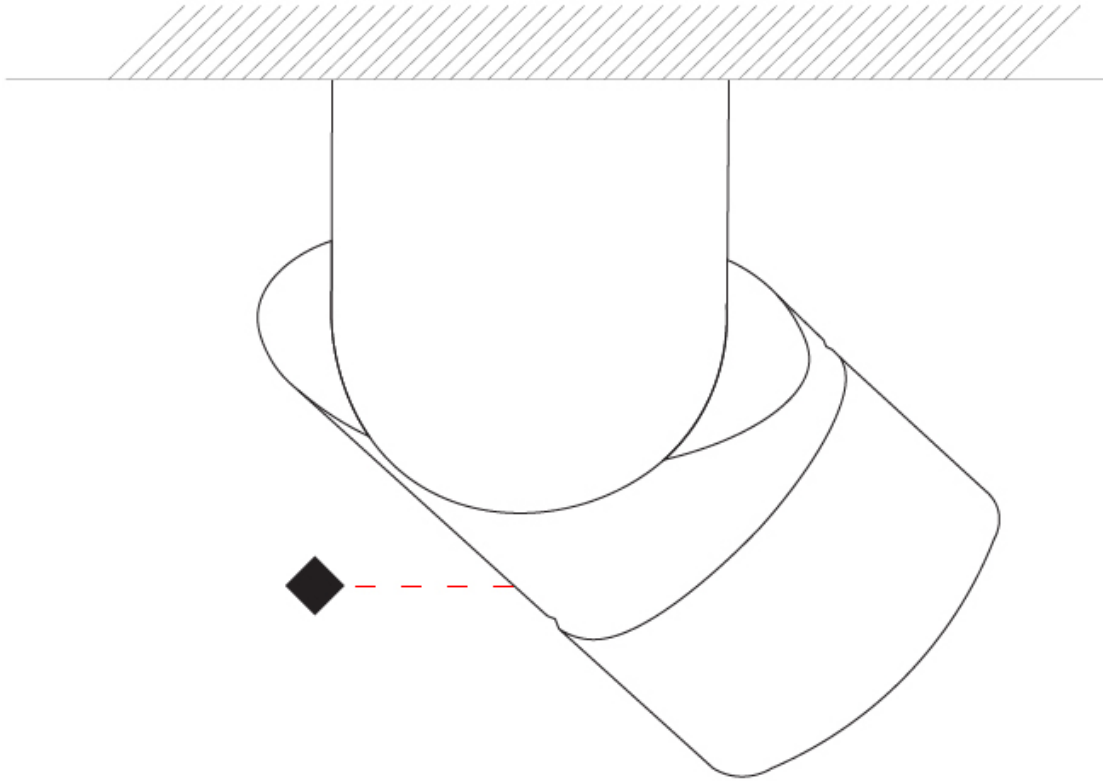

BOB RECESSED

A7200006-

PROJECT _____

TYPE _____

SPECIFIER _____

QUANTITY _____

DATE _____

Disclaimer

white lamp head with white base and side, black lamp head with black base and side, black lamp head with silver base and black side